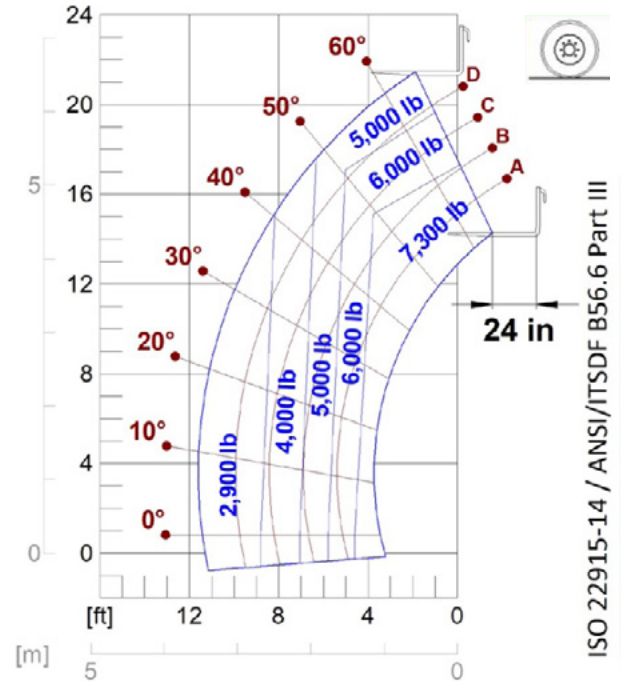

LOAD CHARTS

TF33.7-115EE4