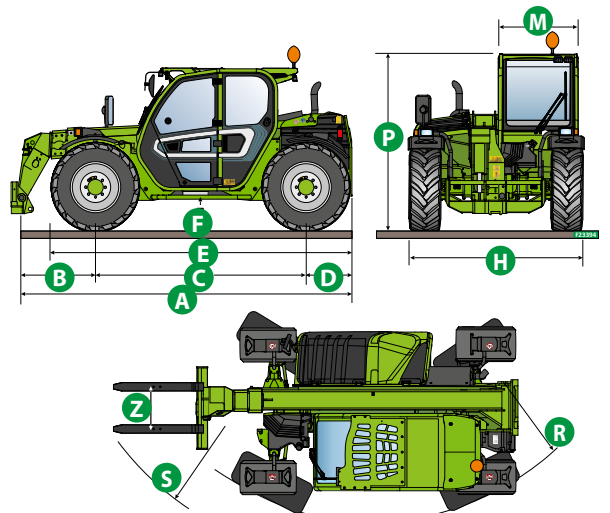

DIMENSIONS

	TF33.7-115 EE4		
A (inch)	169.7		
B (inch)	38.2		
C (inch)	107.9		
D (inch)	23.6		
E (inch)	153.9		
F (inch)	11.4		
H (inch)	82.7		
M (inch)	39.8		
P (inch)	83.5 (79.5 L)		
R (inch)	154.7		
S (inch)	183.5		
Z (inch)	33.5