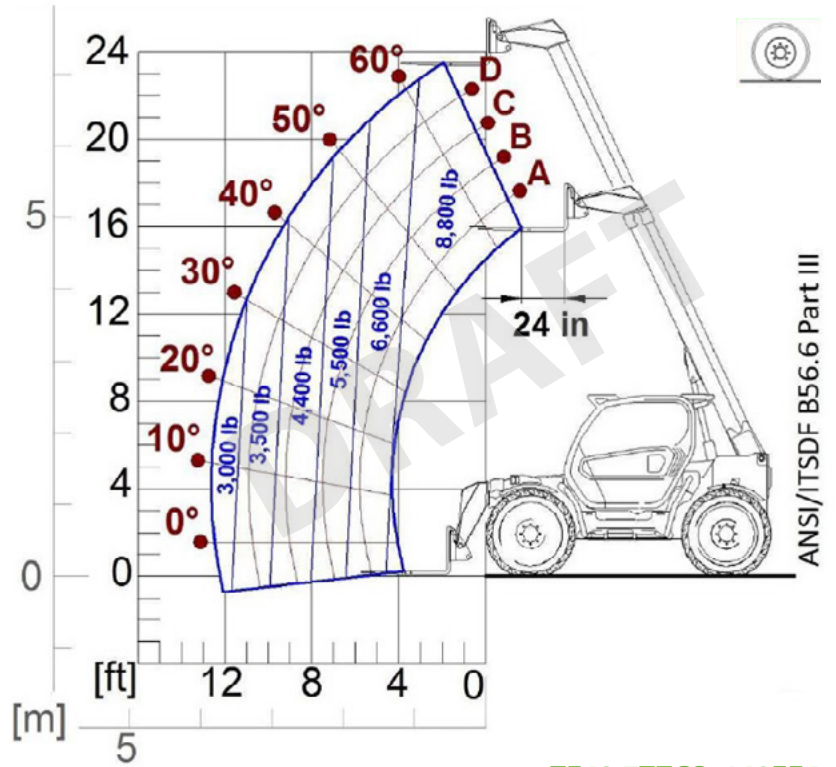

### PERFORMANCE

Total unladen weight (lb)	18078	18078	
Maximum capacity (lb)	9000	9000	
Lifting height (ft)	23' 6"	23' 6"	
Maximum reach (ft)	12' 5"	12' 5"	
Maximum operating height (ft)	23' 6"	23' 6"	
Maximum operating reach (ft)	4' 8"	4' 8"	
Capacity at maximum height (lb)	9000	9000	
Capacity at maximum reach (lb)	3500	3500	
Lateral boom movement (inch)	± 5,9	± 5,9	
Tilting correction (%)	± 8	± 8	
Boom sections	2	2	

### CAB

Cab configuration	ECO	ECO	
ASCS Adaptive Stability Control System	Light	Light	
FOPS LIV II cab	●	●	
ROPS cab	●	●	
Cab commands	Electronic joystick	Electronic joystick	
Tilting Cab	-	-	
Reverse shuttle	Dual reverse	Dual reverse	

## LOAD CHARTS

## DIMENSIONS

	TF42.7TT CS-140EE4	TF42.7TTCS 140EE4 CVT	
A (inch)	186.22	186.22	
B (inch)	47.83	47.83	
C (inch)	110.63	110.63	
D (inch)	27.76	27.76	
E (inch)	161.57	161.57	
F (inch)	18.11	18.11	
H (inch)	90.94	90.94	
M (inch)	39.76	39.76	
P (inch)	99.61	99.61	
R (inch)	156.89	156.89	
S (inch)	188.98	188.98	
Z (inch)	33.46	33.46	