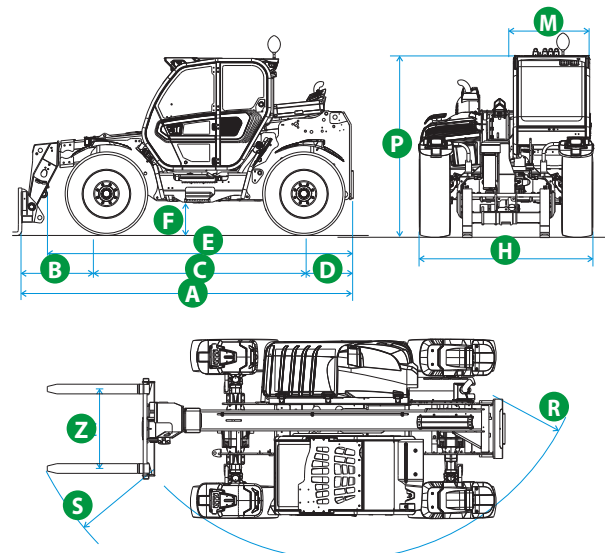

DIMENSIONS

	TF42.7TT CS-140EE4	TF42.7TTCS 140EE4 CVT	
A (inch)	186.22	186.22	
B (inch)	47.83	47.83	
C (inch)	110.63	110.63	
D (inch)	27.76	27.76	
E (inch)	161.57	161.57	
F (inch)	18.11	18.11	
H (inch)	90.94	90.94	
M (inch)	39.76	39.76	
P (inch)	99.61	99.61	
R (inch)	156.89	156.89	
S (inch)	188.98	188.98	
Z (inch)	33.46	33.46