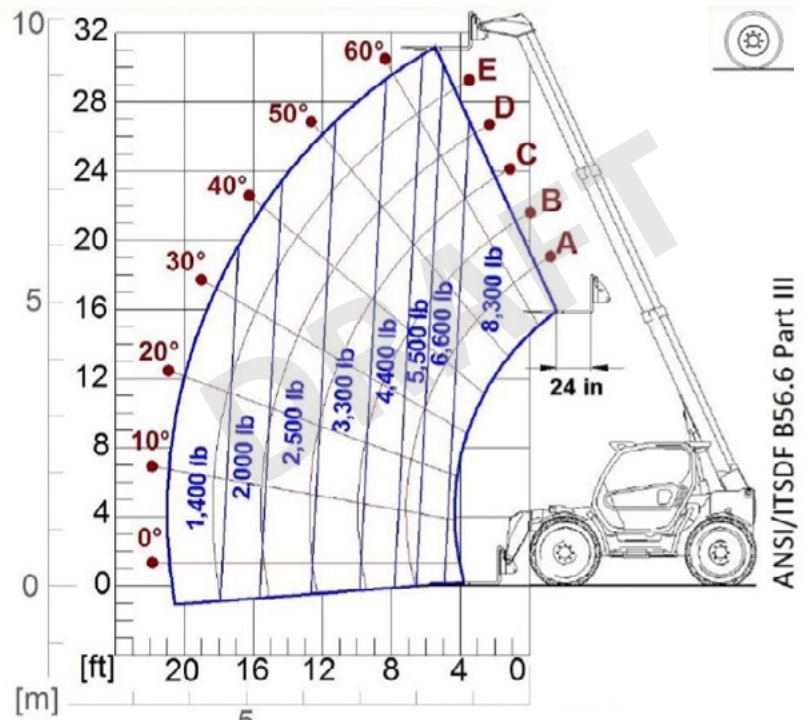

TURBOFARMER TF38.10TTCS-140EE4

MERLO

LOAD CHARTS

TF38.10TTCS-140EE4

DIMENSIONS

	TF38.10TT CS-140EE4	TF38.10TTCS 140EE4 CVT	
A (inch)	187.40	187.40	
B (inch)	49.02	49.02	
C (inch)	110.63	110.63	
D (inch)	27.76	27.76	
E (inch)	161.57	161.57	
F (inch)	18.11	18.11	
H (inch)	90.94	90.94	
M (inch)	39.76	39.76	
P (inch)	99.61	99.61	
R (inch)	156.89	156.89	
S (inch)	188.98	188.98	
Z (inch)	33.46	33.46	