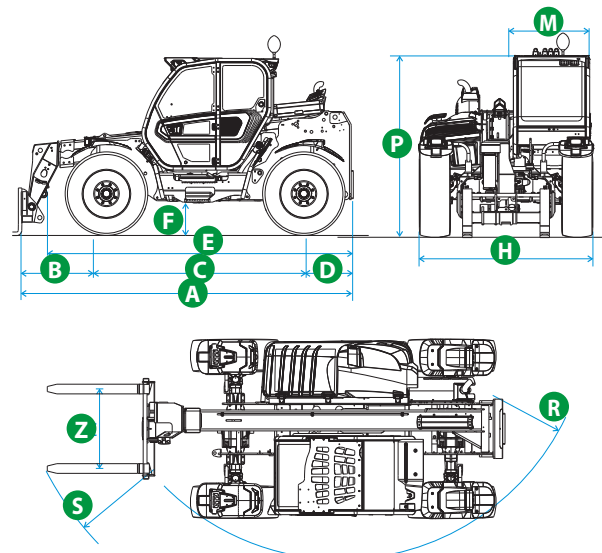

TURBOFARMER TF38.10TTCS-140EE4

MERLO

LOAD CHARTS

TF38.10TTCS-140EE4

DIMENSIONS

	TF38.10TT CS-140EE4	TF38.10TTCS 140EE4 CVT	
A (inch)	187.40	187.40	
B (inch)	49.02	49.02	
C (inch)	110.63	110.63	
D (inch)	27.76	27.76	
E (inch)	161.57	161.57	
F (inch)	18.11	18.11	
H (inch)	90.94	90.94	
M (inch)	39.76	39.76	
P (inch)	99.61	99.61	
R (inch)	156.89	156.89	
S (inch)	188.98	188.98	
Z (inch)	33.46	33.46	