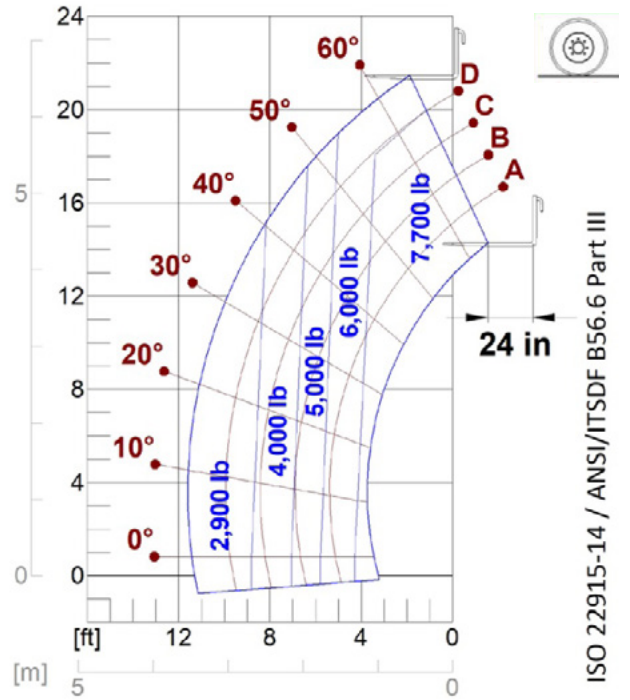

TURBOFARMER MEDIUM DUTY, TF35.7-140EE4

MERLO

PERFORMANCE AND FEATURES

TF35.7-140EE4

TF35.7CS-140EE4

PERFORMANCE

Total unladen weight (lb)	14661	15322	
Maximum capacity (lb)	7700	7700	
Lifting height (ft)	21' 7"	21' 7"	
Maximum reach (ft)	11' 5"	11' 5"	
Maximum operating height (ft)	20' 0"	20' 0"	
Maximum operating reach (ft)	4' 2"	4' 2"	
Capacity at maximum height (lb)	6000	6000	
Capacity at maximum reach (lb)	2900	2900	
Lateral boom movement (inch)	-	-	
Tilting correction (%)	-	-	
Boom sections	2	2	

POWERTRAIN

Turbo motor	DEUTZ TCD3.6	DEUTZ TCD3.6	
Displacement/cylinders	3600/4	3600/4	
Engine Power (kW/HP)	100/136	100/136	
Anti-pollution technology	TIER 4, SCR + DOC	TIER 4, SCR + DOC	
Reversible fan	●	●	
Maximum speed (mph)	25	25	
Fuel tank (gal)	22.5	22.5	
AdBlue tank (gal)	3.2	3.2	
Hydrostatic transmission	● - 2V	● - 2V	
EPD	Plus	Plus	
Auto-revving joystick	●	●	
Axles - Reducers	Axial, Epicyclic	Axial, Epicyclic	
Machine brakes	Dry disc	Dry disc	
Automatic parking brake	●	●	

HYDRAULIC

Hydraulic pump	LS+FS	LS+FS	
Flow rate/pressure (gal/min – psi)	33 - 3046	33 - 3046	
Hydraulic tank (gal)	22.5	22.5	
Hydraulic outlet at the top of the boom	●	●	
Rear hydraulic outlets	○	○	

CAB

- Not Available. ● standard. ○ optional.

LOAD CHARTS

TF35.7-140EE4

DIMENSIONS

	TF35.7-140 EE4	TF35.7CS 140EE4	
A (inch)	169.7	169.7	
B (inch)	38.2	38.2	
C (inch)	107.9	107.9	
D (inch)	23.6	23.6	
E (inch)	153.9	153.9	
F (inch)	15.0	15.0	
H (inch)	88.6	88.6	
M (inch)	39.8	39.8	
P (inch)	88.2	90.6	
R (inch)	161.2	161.2	
S (inch)	186.6	186.6	
Z (inch)	33.5	33.5	