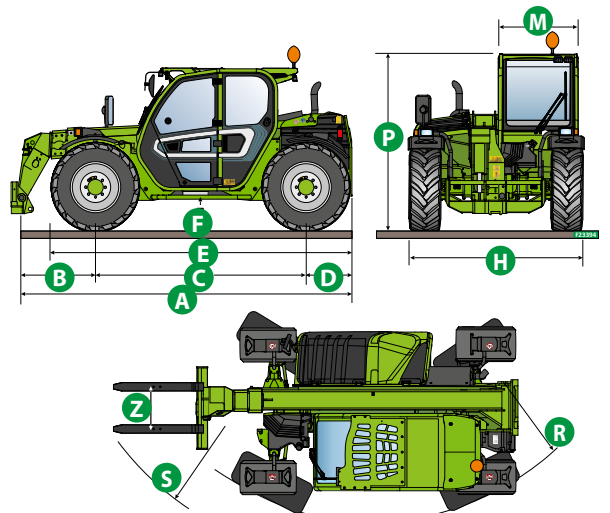

TURBOFARMER MEDIUM DUTY, TF35.7-140EE4

MERLO

PERFORMANCE AND FEATURES

TF35.7-140EE4

TF35.7CS-140EE4

PERFORMANCE

Total unladen weight (lb)	14661	15322	
Maximum capacity (lb)	7700	7700	
Lifting height (ft)	21' 7"	21' 7"	
Maximum reach (ft)	11' 5"	11' 5"	
Maximum operating height (ft)	20' 0"	20' 0"	
Maximum operating reach (ft)	4' 2"	4' 2"	
Capacity at maximum height (lb)	6000	6000	
Capacity at maximum reach (lb)	2900	2900	
Lateral boom movement (inch)	-	-	
Tilting correction (%)	-	-	
Boom sections	2	2	

CONFIGURATION

Cab suspension	-	●	
Boom suspension	○	○	
Suspension on axles	-	-	
Work headlights on cab	●	●	
Sun blind	○	○	
Tac-lock	●	●	
Provision for a platform	○	○	
Two floating forks	●	●	
Inching-Control	●	●	
Four-wheel drive	●	●	
Four-wheel steering	●	●	
Three steering modes	●	●	
Standard tyres	400/70-24"	400/70-24"	
Optional tyres	460/70 24"	460/70 24"	
Stabilisers	-	-	
Turret rotation	-	-	
Type approval as an agricultural tractor	-	-	
Approval with PNEUMATIC braking	○	○	
Approval with HYDRAULIC braking	○	○	
PTO	-	-	
3-point linkage	-	-	

- Not Available. ● standard. ○ optional.

LOAD CHARTS

TF35.7-140EE4

DIMENSIONS

	TF35.7-140 EE4	TF35.7CS 140EE4	
A (inch)	169.7	169.7	
B (inch)	38.2	38.2	
C (inch)	107.9	107.9	
D (inch)	23.6	23.6	
E (inch)	153.9	153.9	
F (inch)	15.0	15.0	
H (inch)	88.6	88.6	
M (inch)	39.8	39.8	
P (inch)	88.2	90.6	
R (inch)	161.2	161.2	
S (inch)	186.6	186.6	
Z (inch)	33.5	33.5	