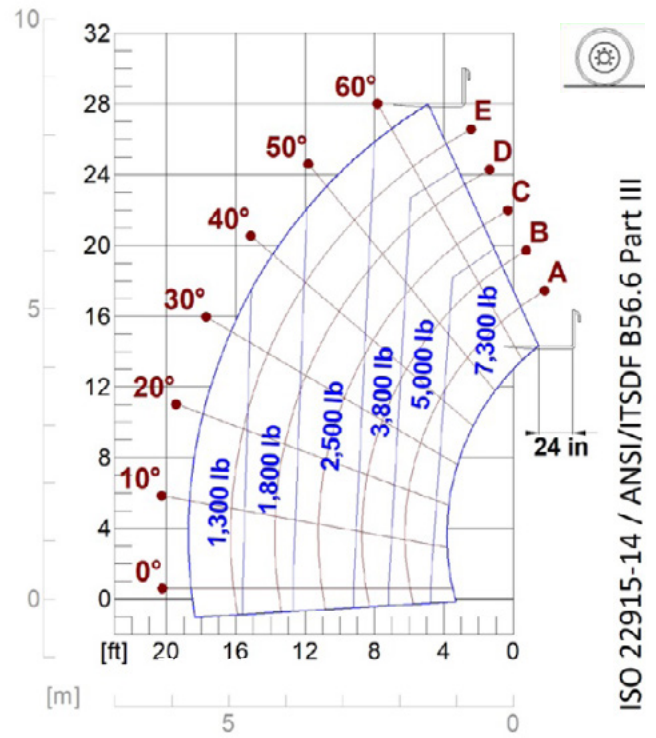

TURBOFARMER MEDIUM DUTY, TF33.9-140EE4

MERLO

PERFORMANCE AND FEATURES

TF33.9-140EE4

TF33.9CS-140EE4

PERFORMANCE

Total unladen weight (lb)	15322	16424	
Maximum capacity (lb)	7300	7300	
Lifting height (ft)	28' 2"	28' 2"	
Maximum reach (ft)	4.8' 7"	4.8' 7"	
Maximum operating height (ft)	19' 9"	19' 9"	
Maximum operating reach (ft)	4' 9"	4' 9"	
Capacity at maximum height (lb)	3800	3800	
Capacity at maximum reach (lb)	1300	1300	
Lateral boom movement (inch)	-	-	
Tilting correction (%)	-	-	
Boom sections	3	3	

POWERTRAIN

Turbo motor	DEUTZ TCD3.6	DEUTZ TCD3.6	
Displacement/cylinders	3600/4	3600/4	
Engine Power (kW/HP)	100/136	100/136	
Anti-pollution technology	TIER 4, SCR + DOC	TIER 4, SCR + DOC	
Reversible fan	●	●	
Maximum speed (mph)	25	25	
Fuel tank (gal)	22.5	22.5	
AdBlue tank (gal)	3.2	3.2	
Hydrostatic transmission	● - 2V	● - 2V	
EPD	Plus	Plus	
Auto-revving joystick	●	●	
Axles - Reducers	Axial, Epicyclic	Axial, Epicyclic	
Machine brakes	Dry disc	Dry disc	
Automatic parking brake	●	●	

HYDRAULIC

Hydraulic pump	LS+FS	LS+FS	
Flow rate/pressure (gal/min – psi)	33 - 3046	33 - 3046	
Hydraulic tank (gal)	22.5	22.5	
Hydraulic outlet at the top of the boom	●	●	
Rear hydraulic outlets	○	○	

CAB

- Not Available. ● standard. ○ optional.

LOAD CHARTS

TF33.9-140EE4

DIMENSIONS

	TF33.9-140 EE4	TF33.9CS 140EE4	
A (inch)	170.5	170.5	
B (inch)	39.0	39.0	
C (inch)	107.9	107.9	
D (inch)	23.6	23.6	
E (inch)	153.9	153.9	
F (inch)	15.0	15.0	
H (inch)	88.6	88.6	
M (inch)	39.8	39.8	
P (inch)	88.2	90.6	
R (inch)	161.2	161.2	
S (inch)	186.6	186.6	
Z (inch)	33.5	33.5	