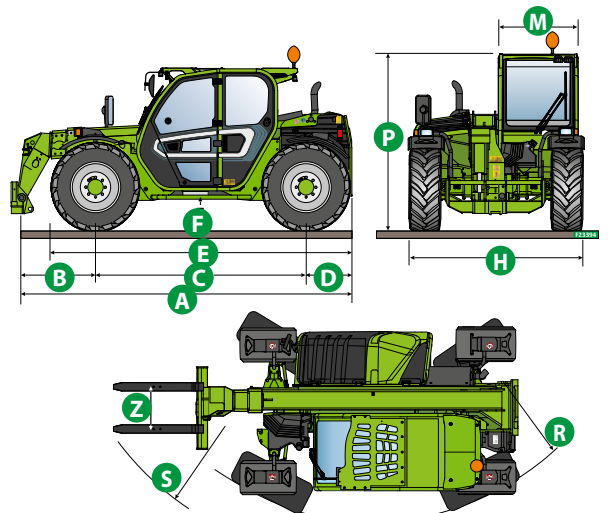

TURBOFARMER MEDIUM DUTY, TF33.9-140EE4

MERLO

PERFORMANCE AND FEATURES

TF33.9-140EE4

TF33.9CS-140EE4

PERFORMANCE

Total unladen weight (lb)	15322	16424	
Maximum capacity (lb)	7300	7300	
Lifting height (ft)	28' 2"	28' 2"	
Maximum reach (ft)	4.8' 7"	4.8' 7"	
Maximum operating height (ft)	19' 9"	19' 9"	
Maximum operating reach (ft)	4' 9"	4' 9"	
Capacity at maximum height (lb)	3800	3800	
Capacity at maximum reach (lb)	1300	1300	
Lateral boom movement (inch)	-	-	
Tilting correction (%)	-	-	
Boom sections	3	3	

CONFIGURATION

Cab suspension	-	●	
Boom suspension	○	○	
Suspension on axles	-	-	
Work headlights on cab	●	●	
Sun blind	○	○	
Tac-lock	●	●	
Provision for a platform	○	○	
Two floating forks	●	●	
Inching-Control	●	●	
Four-wheel drive	●	●	
Four-wheel steering	●	●	
Three steering modes	●	●	
Standard tyres	400/70-24"	400/70-24"	
Optional tyres	460/70 24"	460/70 24"	
Stabilisers	-	-	
Turret rotation	-	-	
Type approval as an agricultural tractor	-	-	
Approval with PNEUMATIC braking	○	○	
Approval with HYDRAULIC braking	○	○	
PTO	-	-	
3-point linkage	-	-	

- Not Available. ● standard. ○ optional.

LOAD CHARTS

TF33.9-140EE4

DIMENSIONS

	TF33.9-140 EE4	TF33.9CS 140EE4	
A (inch)	170.5	170.5	
B (inch)	39.0	39.0	
C (inch)	107.9	107.9	
D (inch)	23.6	23.6	
E (inch)	153.9	153.9	
F (inch)	15.0	15.0	
H (inch)	88.6	88.6	
M (inch)	39.8	39.8	
P (inch)	88.2	90.6	
R (inch)	161.2	161.2	
S (inch)	186.6	186.6	
Z (inch)	33.5	33.5	